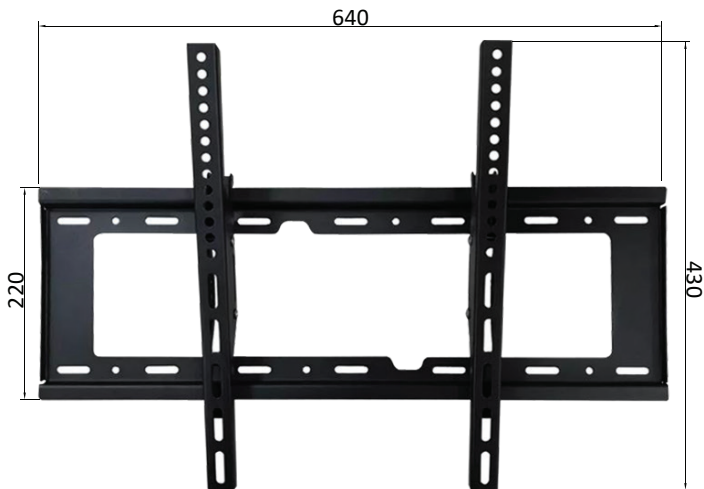

WM-T Mount

WWW.GVISION-USA.COM

Tiltable Wall Mount

WM-T

SPECIFICATIONS	
Type	Tiltable Wall Mount
Supporting Screen Size	32 - 70 in
Color	Black
Thickness	1.4mm
VESA™ Standard (mm)	100x100, 200x100, 200x200, 400x200, 400x400, 600x400
Tilt Angle	Tilt +/-15°
Swivel Angle	N/A
Load Capacity	165 Lbs (75 kg)
Weight	5.18 Lbs (2.35 kg)
Box Size (mm)	665 x 230 x 35
Carton Size (mm)	670 x 240 x 385
One Carton CBM	0.0619cbm
Distance to wall	50mm

**Specifications may change without any notice

FEATURES

- Suitable for GVision's 32" to 70" Monitor
- Tilt Range: Tilt -15 to +15 degree
- Durable powder coating
- Flexible VESA Size up to 600X400mm
- Mounting Accessories Included

DIMENSIONS

UNIT:MM

Durable powder coated universal tiltable wall mount bracket, supports VESA™ up to 600x400mm

30398 Esperanza,
Rancho Santa Margarita, CA 92688

888-651-9688 / 949-586-3338

sales@gvision-usa.com
<https://www.gvision-usa.com>