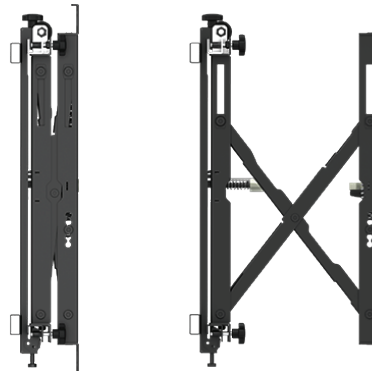

WM-S Mount

WWW.GVISION-USA.COM

Video Wall Scissor Mount

WM-S

SPECIFICATIONS	
Supporting Screen Size	42 - 70 in
Color	Black
Max. Load	110.23 Lbs (50Kg)
VESA™ Standard	100x100mm ~ 600x400mm
Distance from the Wall	108 ~ 292mm
Weight	31.96 Lbs (14.5 kg/ctn)
Box Dimensions	25.98" x 23.62" x 4.33" (66 x 60 x 11cm)
Warranty	3-Year
Mounting Type	Wall or Pole

**Specifications may change without any notice

Modular mount allows video wall assembly in an unlimited number of configurations Compatible with landscape or portrait mounting

FEATURES

- Modular mount for unlimited wall display configurations
- Suitable for landscape or portrait screen mounting
- Push to open / close for quick and easy access
- Micro-adjustments at 8 points for seamless display alignment
- Suitable for both wall or pole mounting
- Integrated cable management
- Supporting Screen Size up to 42 - 70 in

← PUSH →

Push to open / push to close system provides quick and easy service access

DIMENSIONS

UNIT:MM

Optimal Interface Adaptors for VESA 900X400 fixings include as standard

30398 Esperanza, Rancho Santa Margarita, CA 92688