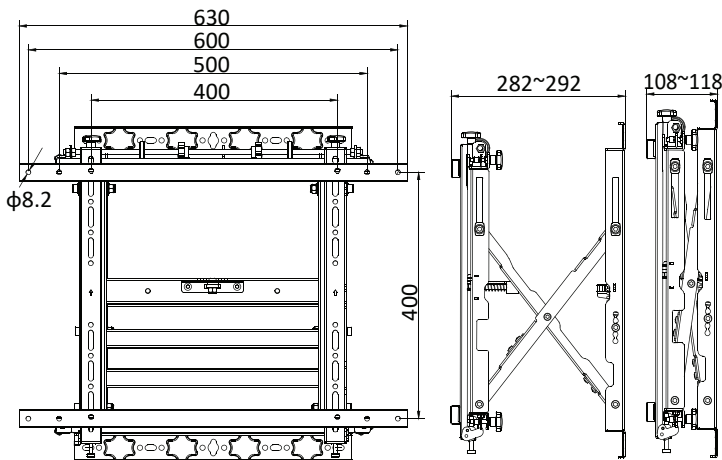

WM-S Mount

WWW.GVISION-USA.COM

Video Wall Scissor Mount

WM-S

SPECIFICATIONS	
Supporting Screen Size	42 - 70 in
Color	Black
Max. Load	110.23 Lbs (50Kg)
VESA™ Standard	100x100mm ~ 600x400mm
Distance from the Wall	108 ~ 292mm
Weight	31.96 Lbs (14.5 kg/ctn)
Box Dimensions	25.98" x 23.62" x 4.33" (66 x 60 x 11cm)
Warranty	3-Year
Mounting Type	Wall or Pole

**Specifications may change without any notice

Modular mount allows video wall assembly in an unlimited number of configurations Compatible with landscape or portrait mounting

FEATURES

- Modular mount for unlimited wall display configurations
- Suitable for landscape or portrait screen mounting
- Push to open / close for quick and easy access
- Micro-adjustments at 8 points for seamless display alignment
- Suitable for both wall or pole mounting
- Integrated cable management
- Supporting Screen Size up to 42 - 70 in

← PUSH →

Push to open / push to close system provides quick and easy service access

DIMENSIONS

UNIT:MM

Optimal Interface Adaptors for VESA 900X400 fixings include as standard

30398 Esperanza, Rancho Santa Margarita, CA 92688