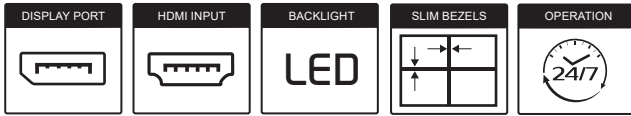

3.5MM SLIM BEZEL VIDEO WALL DISPLAY