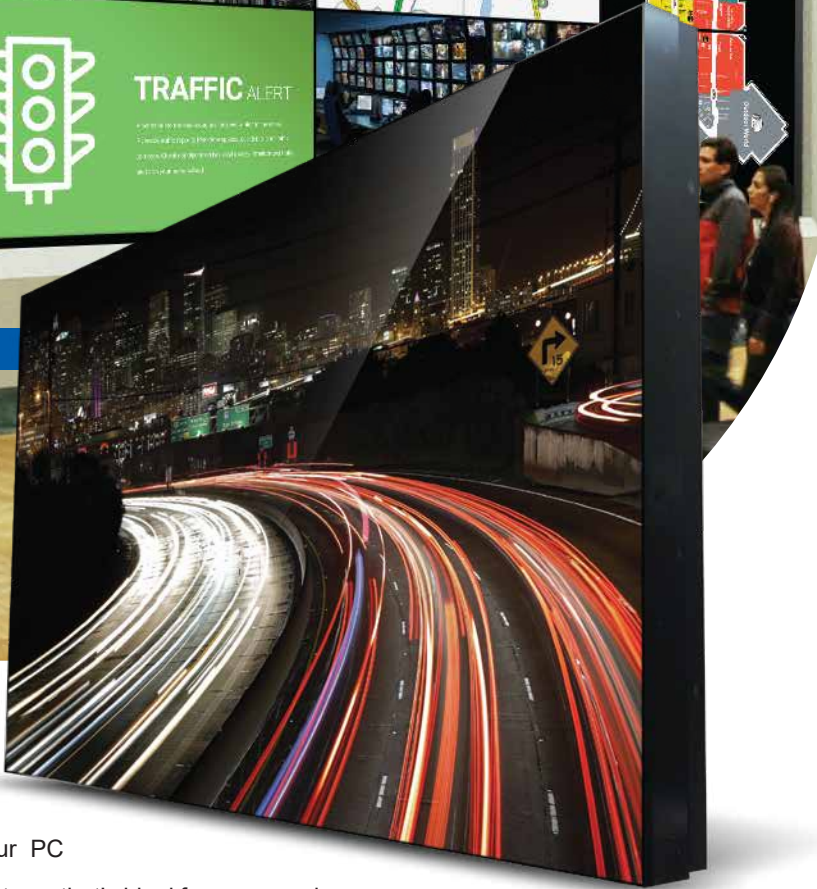

3.5mm Slim Bezel / 1080p Full HD

VW55CD

VIDEO WALL

GVision's video wall monitors feature the thinnest LCD bezels in the industry, which are designed for 24/7/365 operation. Combined with our standard/custom mounting system and our PC based video controlle, GVision provides a complete video wall systems that's ideal for command & control centers, offices, shopping malls, stadiums, concert halls, and public transportation.

After calibrate and fine tuned white balance

SUPER SLIM BEZEL

Super Slim (3.5mm) bezel construction makes this public transportation display system attractive for close range viewing in indoor installations. **Available 1.2mm Ultra Thin bezel upon customer request.**

SPECIFICATIONS

DISPLAY		VW55CD-OD-40003	
Screen Size		55 In	
Resolution		1920 x 1080	
Bezel Width		3.5mm	
Aspect Ratio		16 : 9	
Viewing Angle		178° / 178°	
Brightness		500cd/m ²	
Contrast Ratio		1400 : 1	
LCD Technology		Commercial Grade IPS	
INTERFACE			
HDMI In / Out		1 / 1	
Display Port In		1	
RS-232C In / Out		1 / 1	
RJ45		1 / 1	
FEATURES			
Max. Daisy Chain		10 x 10	
Built-In Processor		Yes	
Auto Pixel Shift		Yes	
White Balance		Yes	
Cooling		Passive	
Temperature Sensor		Yes	
POWER			
Consumption		< 280W	
Electrical Ratings		AC 100V ~ 240V, 50/60Hz	
TEMPERATURE			
Operating		32° F ~ 122° F (0° C ~ 50° C)	
DIMENSIONS (WxHxD)			
Inch (in)		47.8 x 26.9 x 4.0	
WEIGHT			
Net Weight		77.2 lbs (35kg)	
VESA™			
Mount Size (mm)		600 x 400	
MOUNT OPTION			
Custom Mount		VW-S (Scissor), VW-SD (Swing Door), VW-FS (Floor Stand), VW-C (Custom Design)	