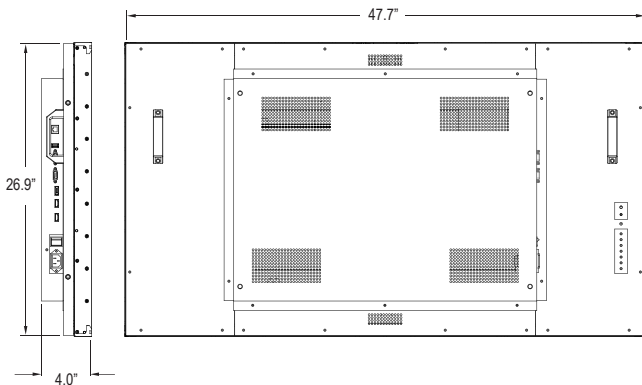

3.5MM SLIM BEZEL VIDEO WALL DISPLAY

COLOR CALIBRATION

Factory tune to manage brightness and color uniformity conveniently with Color Calibration Suite software probe sensor hardware

SUPER SLIM BEZEL

Super Slim (3.5mm) bezel construction makes this public transportation display system attractive for close range viewing in indoor installations. **Available 1.2mm Ultra Thin bezel upon customer request.**

FEATURES

- 3.5mm Slim Bezel
- Built-In **Video Processor** for Daisy Chain
- Display 4K Content Over **2 x 2 Video Wall**
- Configurable Up To **10 x 10** Screens
- Design for **24 / 7 / 365** Operation
- Scissor, Swing Door, Floor Stand, **Custom Design Mount**

SPECIFICATIONS

DISPLAY		VW55CD-OD-40003	
Screen Size		55 In	
Resolution		1920 x 1080	
Bezel Width		3.5mm	
Aspect Ratio		16 : 9	
Viewing Angle		178° / 178°	
Brightness		500cd/m²	
Contrast Ratio		1400 : 1	
LCD Technology		Commercial Grade IPS	
INTERFACE			
HDMI In / Out		1 / 1	
Display Port In		1	
RS-232C In / Out		1 / 1	
RJ45		1 / 1	
FEATURES			
Max. Daisy Chain		10 x 10	
Built-In Processor		Yes	
Auto Pixel Shift		Yes	
White Balance		Yes	
Cooling		Passive	
Temperature Sensor		Yes	
POWER			
Consumption		< 280W	
Electrical Ratings		AC 100V ~ 240V, 50/60Hz	
TEMPERATURE			
Operating		32° F ~ 122° F (0° C ~ 50° C)	
DIMENSIONS (WxHxD)			
Inch (in)		47.8 x 26.9 x 4.0	
WEIGHT			
Net Weight		77.2 lbs (35kg)	
VESA™			
Mount Size (mm)		600 x 400	
MOUNT OPTION			
Custom Mount		VW-S (Scissor), VW-SD (Swing Door), VW-FS (Floor Stand), VW-C (Custom Design)	

Specifications subject to change without any notice

DIMENSION

OPTIMAL MOUNT & VIDEO WALL CONTROLLER

scissor, swing door, floor stands and pedestal mounts.