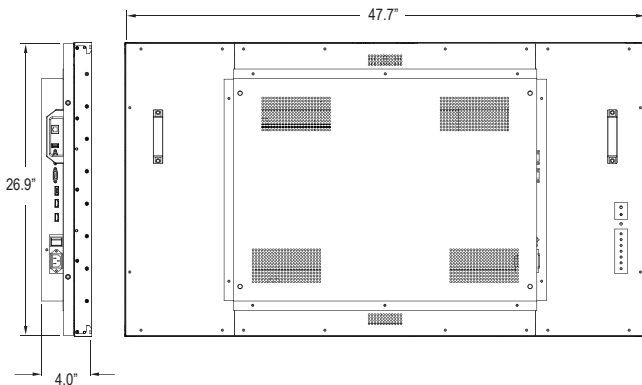

After calibrate and fine tuned white balance

SUPER SLIM BEZEL

Super Slim (3.5mm) bezel construction makes this public transportation display system attractive for close range viewing on indoor installations. **Available 1.2mm Ultra Thin bezel upon customer request.**

DIMENSION

FEATURES

- 1.8mm Ultra Slim Bezel
- Built-In Video Processor for Daisy Chain
- Display 4K Content Over 2 x 2 Video Wall
- Configurable Up To 10 x 10 Screens
- Design for 24 / 7 / 365 Operation
- Scissor, Swing Door, Floor Stand, Custom Design Mount

SPECIFICATIONS

DISPLAY	VW55CD-OD-40001
Screen Size	55 In
Resolution	1920 x 1080
Bezel Width	1.8mm
Aspect Ratio	16 : 9
Viewing Angle	178° / 178°
Brightness	500cd/m ²
Contrast Ratio	1400 : 1
LCD Technology	Commercial Grade IPS
INTERFACE	
HDMI In / Out	1 / 1
Display Port In	1
RS-232C In / Out	1 / 1
RJ45	1 / 1
FEATURES	
Max. Daisy Chain	10 x 10
Built-In Processor	Yes
Auto Pixel Shift	Yes
White Balance	Yes
Cooling	Passive
Temperature Sensor	Yes
POWER	
Consumption	< 280W
Electrical Ratings	AC 100V ~ 240V, 50/60Hz
TEMPERATURE	
Operating	32° F ~ 122° F (0° C ~ 50° C)
DIMENSIONS (WxHxD)	
Inch (in)	47.8 x 26.9 x 4.0
WEIGHT	
Net Weight	77.2 lbs (35kg)
VESA™	
Mount Size (mm)	600 x 400
MOUNT OPTION	
Custom Mount	VW-S (Scissor), VW-SD (Swing Door), VW-FS (Floor Stand), VW-C (Custom Design)