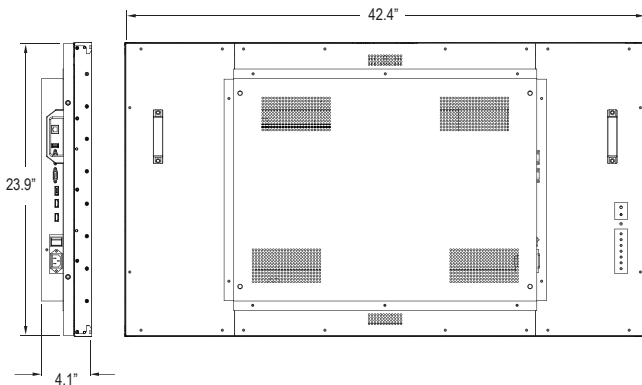

After calibrate and fine tuned white balance

SUPER SLIM BEZEL

Super Slim (3.5mm) bezel construction makes this public transportation display system attractive for close range viewing on indoor installations. **Available 1.2mm Ultra Thin bezel upon customer request.**

DIMENSION

FEATURES

- 3.5mm Slim Bezel
- Built-In **Video Processor** for Daisy Chain
- Display 4K Content Over **2 x 2 Video Wall**
- Configurable Up To **10 x 10** Screens
- Design for **24 / 7 / 365** Operation
- Scissor, Swing Door, Floor Stand, **Custom Design Mount**

SPECIFICATIONS

DISPLAY	VW49CD-OD-40003
Screen Size	49 In
Resolution	1920 x 1080
Bezel Width	3.5mm
Aspect Ratio	16 : 9
Viewing Angle	178° / 178°
Brightness	450cd/m ²
Contrast Ratio	1300 : 1
LCD Technology	Commercial Grade IPS
INTERFACE	
HDMI In / Out	1 / 1
Display Port In	1
RS-232C In / Out	1 / 1
RJ45	1 / 1
FEATURES	
Max. Daisy Chain	10 x 10
Built-In Processor	Yes
Auto Pixel Shift	Yes
White Balance	Yes
Cooling	Passive
Temperature Sensor	Yes
POWER	
Consumption	< 220W
Electrical Ratings	AC 100V ~ 240V, 50/60Hz
TEMPERATURE	
Operating	32° F ~ 122° F (0° C ~ 50° C)
DIMENSIONS (WxHxD)	
Inch (in)	42.4 x 23.9 x 4.1
WEIGHT	
Net Weight	68.3 lbs (31kg)
VESA™	
Mount Size (mm)	600 x 400
MOUNT OPTION	
Custom Mount	VW-S (Scissor), VW-SD (Swing Door), VW-FS (Floor Stand), VW-C (Custom Design)