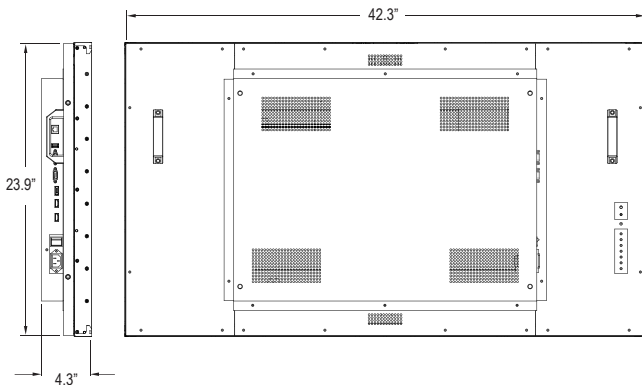

After calibrate and fine tuned white balance

SUPER SLIM BEZEL

Super Slim (3.5mm) bezel construction makes this public transportation display system attractive for close range viewing on indoor installations. **Available 1.2mm Ultra Thin bezel upon customer request.**

DIMENSION

FEATURES

- 1.8mm Ultra Slim Bezel
- Built-In **Video Processor** for Daisy Chain
- Display 4K Content Over **2 x 2 Video Wall**
- Configurable Up To **10 x 10** Screens
- Design for **24 / 7 / 365** Operation
- Scissor, Swing Door, Floor Stand, **Custom Design Mount**

SPECIFICATIONS

DISPLAY	VW49CD-OD-40001
Screen Size	49 In
Resolution	1920 x 1080
Bezel Width	1.8mm
Aspect Ratio	16 : 9
Viewing Angle	178° / 178°
Brightness	450cd/m ²
Contrast Ratio	1300 : 1
LCD Technology	Commercial Grade IPS
INTERFACE	
HDMI In / Out	1 / 1
Display Port In	1
RS-232C In / Out	1 / 1
RJ45	1 / 1
FEATURES	
Max. Daisy Chain	10 x 10
Built-In Processor	Yes
Auto Pixel Shift	Yes
White Balance	Yes
Cooling	Passive
Temperature Sensor	Yes
POWER	
Consumption	< 220W
Electrical Ratings	AC 100V ~ 240V, 50/60Hz
TEMPERATURE	
Operating	32° F ~ 122° F (0° C ~ 50° C)
DIMENSIONS (WxHxD)	
Inch (in)	42.3 x 23.9 x 4.3
WEIGHT	
Net Weight	68.3 lbs (31kg)
VESA™	
Mount Size (mm)	600 x 400
MOUNT OPTION	
Custom Mount	VW-S (Scissor), VW-SD (Swing Door), VW-FS (Floor Stand), VW-C (Custom Design)