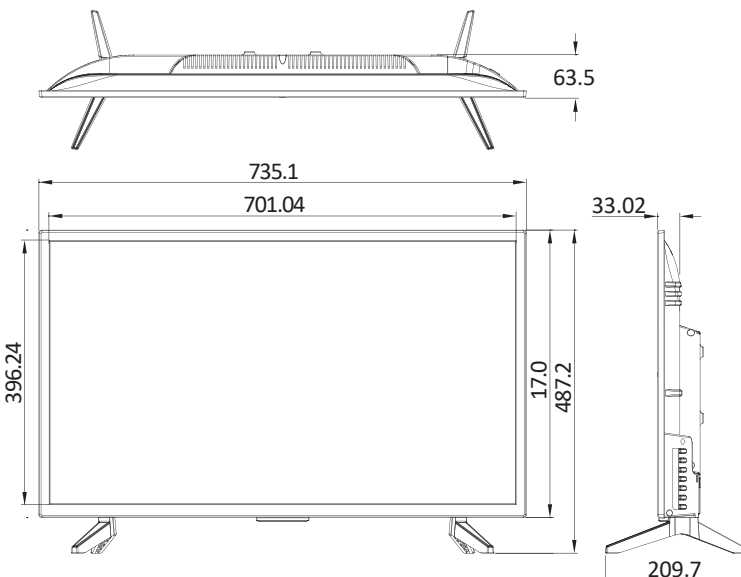

32" 1080p Full HD PoE Monitor

FEATURES

- 32-Inch Screen Size / 1920 x 1080 FHD Resolution
- Interface: HDMI / DP / Audio / RJ45 (PoE)
- Ethernet 10/100 RJ45 PoE Port Input Interface
- Stereo Audio Input & Built-In Speakers
- 178° / 178° Extra Wide View Angle
- 24/7 Operation Design
- 3-Year Warranty

DIMENSIONS

UNIT:MM

PoE32BD-AS-4000

SPECIFICATIONS	
Size	32 In
Resolution	1920 x 1080
Display Area (mm)	701.04(H) x 396.24(V)
Aspect Ratio	16 : 9
Response Time	6.5ms (G to G)
Viewing Angle	178° / 178°
Brightness	300cd/m ²
Contrast Ratio	3000 : 1
Color	16.7M
Backlight	LED
Interface	HDMI In x2, RJ45 (PoE) x1, DisplayPort (DP) x1 Audio x1
Speaker	Built-in 3W x 2
Remote Control	Yes (Battery is not included)
Language	Multi Languages
Cabinet Material	Plastic
Cabinet Color	Black
Power Consumption	40W
Input Voltage	PoE 60W
Injector Type	Type 3 PoE++ standard
Power Available at PD	51W
Max. Power Delivered by PSE	60W
Voltage Range (at PSE)	50.0-57.0 V
Voltage Range (at PD)	42.5-57.0 V
Max. Current	600 mA per pair
Max. Cable Resistance Per Pairset	12.5 ohm
Operating Temp.	32° F ~ 122° F (0° C ~ 50° C)
Storage Temp.	-4° F ~ 140° F (-20° C ~ 60° C)
Humidity	10% ~ 85%
Dimensions (In/mm)	28.9 x 19.1 x 8.2 / 735.1 x 487.2 x 209.7
Net Weight	approx. 11.2 lbs (5.08 kg)
Certification	CE / FCC
VESA™	100 x 100
Accessories	Power cord, HDMI cable, Remote Controller