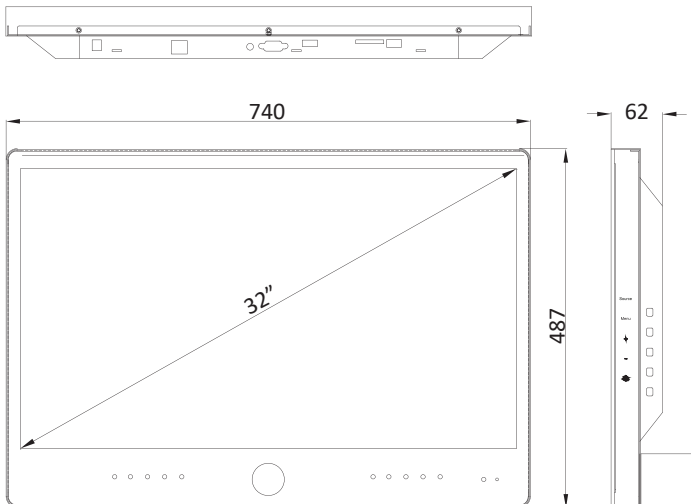

## 32" IP PVM PoE Power and Data Monitor

### FEATURES

- 32-Inch Screen Size / 1920 x 1080 FHD Resolution
- Interface: CVBS Camera Out/ HDMI In/ VGA In/ RJ45 Out/ SD Slot / USB
- 1080p IP Camera with Face Detect & Smart Tracking
- On Screen Warning Message On/Off
- Motion Sensor for Auto Switch
- PoE Standard IEEE802.3bt, 60W Max PoE Power & Data
- 24/7 Operation Design
- NDAA Compliant / 3-Year Warranty

### DIMENSIONS

UNIT:MM

### PVM32ZD-OC3-4

SPECIFICATIONS	
Size	32 In
Resolution	1920 x 1080
Aspect Ratio	16 : 9
Response Time	5ms
Viewing Angle	178° / 178°
Brightness	350cd/m <sup>2</sup>
Contrast Ratio	1000 : 1
Color	16.7M
Backlight	LED
Interface	CVBS Camera Out x1, HDMI In x1, VGA In x1 SD Slot x1, RJ45 Out x1, USB x1
Camera Sensor	1/2.8" STARVIS Sony Sensor
Camera Resolution	1920x1080@25fps
Video Output	RJ45, CVBS, HDMI
WDR	120dB
Face Detection	8 Face Max
Face Capture	Yes, Local stock in TF Card
Min. Illumination	0.1 Lux (Color), 0.01Lux (B/W)
Compression	H.264, H.265
Compliance	Onvif Profile S/Q/G/T
Lens	3.3-12mm Vari-focal IR Corrected
Recording	Local Micro SD, Remote FTP
Network Protocol	Onvif , IPv4,802.1x,HTTP, HTTPS, TCP/IP, UDP/IP, RTSP, DHCP, NTP, RTCP/RTP, PPPoE, SMTP, DNS, UPnP, FTP, ARP, SNMP Smart tracking box
SD Card Resolution	1920X1080@30fps
Max. Support Volume	64GB NTFS/FAT32
Max. Stream	15Mbit/s
Supporting Format	AVI, MOV, MP4, 3GP, MPG, VOB, DAT, WMV, ASF, JPEG, BMP, MP3, WMA
Cabinet Matrial/Color	Metal/Black
Power Consumption	35W
Electrical Ratings	DC24V/2.3A (AC 110V ~ 240V, 50/60Hz)
PoE Requirement	PoE Standard IEEE802.3bt / 60W
Operating Temp.	32° F ~ 122° F (0° C ~ 50° C)
Storage Temp.	-4° F ~ 140° F (-20° C ~ 60° C)
Humidity	10% ~ 85%
Dimensions (In/mm)	29.13 x 19.17 x 2.44 / 740 x 487 x 62
Net Weight	35.49 lbs (16.1 kg)
Certification	NDAA / FCC / CE / RoHS
VESA™	100 x 100
Accessories	AC adapter, Remote control, User's manual