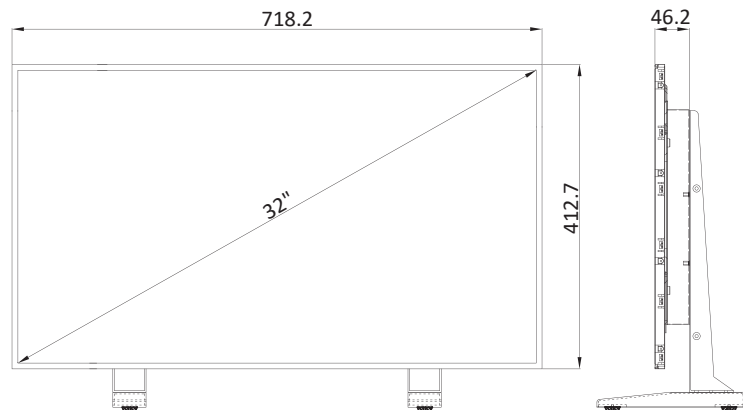

### FEATURES

- 32-Inch Screen Size / 1920 x 1080 FHD Resolution
- Interface: HDMI/ VGA/ DP/ BNC In & Out/ Audio
- Durable Metal Housing / Slim Bezel Design
- BNC (TVI/CVI/AHD/CVBS) HD Analog In & Output
- Ethernet 10/100 RJ45 PoE Port Input
- Built-In 3D Comb Filter, 3D Noise Reduction
- Desigend to Operate 24/7 365
- 3-Year Warranty

### DIMENSIONS

UNIT:MM

### POE32MD-AU-400G

SPECIFICATIONS	
Size	32 In
Resolution	1920 x 1080
Aspect Ratio	16 : 9
Response Time	5ms
Viewing Angle	178° / 178°
Brightness	300cd/m <sup>2</sup>
Contrast Ratio	1000 : 1
Color	16.7M
Backlight	LED
Inputs	BNC (TVI/CVI/AHD/CVBS) x1, VGA x1, HDMI x1 Audio x1, RJ45 x1 DP x1
Outputs	BNC (TVI/CVI/AHD/CVBS) x1
Speaker	2.5W x2
Auto Adjustment	Yes
3D Comb Filter	Yes
3D Noise Reduction	Yes
On Screen Menu	Yes
Remote Control	Yes
Multi Languages	Yes
Cabinet Material	Durable Metal Housing
Cabinet Color	Black
Min. PoE Required (Injector Not Included)	PoE++ (802.3bt Type 3) 60W
Power Consumption	< 35W
Electrical Rating	AC 110V ~ 240V, 50/60Hz
Operating Temp.	32° F ~ 104° F (0° C ~ 40° C)
Storage Temp.	-4° F ~ 140° F (-20° C ~ 60° C)
Humidity	10 ~ 85%
Dimensions (In/mm)	28.27 x 16.24 x 1.81 / 718.2 x 412.7 x 46.2
Net Weight	17.63 lbs (8 kg)
Certification	CE / FCC
VESA™	100 x 100 / 200 x 200 / 400 x 200
Accessories	Power Cord, Remote Control, User's Guide, HDMI Cable