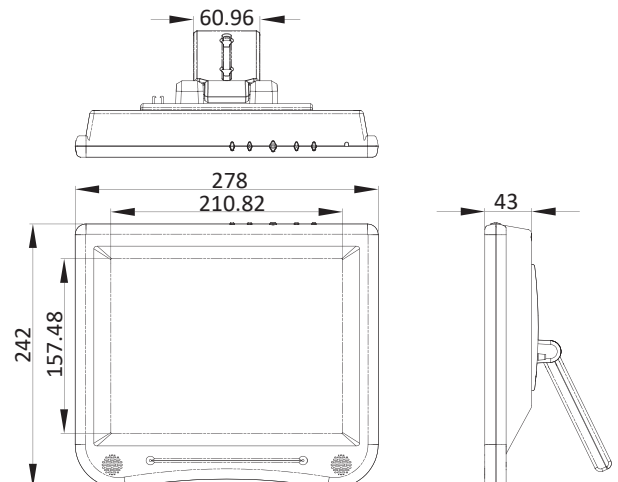

## // KEY FEATURES

- 10.4-Inch Screen Size
- 800 x 600 Resolution
- High-Contrast Color TFT LCD Display
- Compatible with IBM, VGA, and VESA Standards
- Support DDC/1/2B Plug & Play Compatibility
- Rugged & Durable Photo Stand
- TAA Compliant
- 3-Year Warranty

## // SPECIFICATIONS

	P10PS-JA-400G	P10PS-JA-452G	P10PS-JA-453G
<b>DISPLAY</b>			
Size	10.4 In	10.4 In	10.4 In
Resolution	800 x 600	800 x 600	800 x 600
Display Area (mm)	211.2(H) x 158.4(V)	211.2(H) x 158.4(V)	211.2(H) x 158.4(V)
Aspect Ratio	4 : 3	4 : 3	4 : 3
Viewing Angle	160° / 150°	160° / 150°	160° / 150°
Response time	15ms	15ms	15ms
Brightness	230cd/m <sup>2</sup>	250cd/m <sup>2</sup>	230cd/m <sup>2</sup>
Contrast Ratio	500:1	400 : 1	500:1
Color Depth	262K	262K	262K
Backlight	LED	LED	LED
<b>INTERFACE</b>			
Ports	VGA x1, Audio x1	VGA x1, RS232 x1, Audio x1	VGA x1, USB x1, Audio x1
<b>TOUCH</b>			
Type / Point	N/A	Resistive / 5-Wire	Resistive / 5-Wire
Interface	N/A	RS232	USB
<b>FEATURES</b>			
Support OS	N/A	Windows / Linux / Android	Windows / Linux / Android
<b>AUDIO</b>			
Speakers	1W / Per Channel Driver	1W / Per Channel Driver	1W / Per Channel Driver
<b>CABINET</b>			
Color/Material	Black / Plastic	Black / Plastic	Black / Plastic
<b>POWER</b>			
Consumption/Rating	24W/ DC12V 2A (100~240V,50~60Hz)	24W/ DC12V 2A (100~240V,50~60Hz)	24W/ DC12V 2A (100~240V,50~60Hz)
<b>TEMPERATURE</b>			
Operating / Storage	32°F ~ 104°F (0°C ~ 40°C) / -4°F ~ 104°F (-20°C ~ 40°C)		
<b>DIMENSIONS (WxHxD)</b>			
Inch / Millimeter	10.9 x 9.5 x 1.6 / 278 x 242 x 43	10.9 x 9.5 x 1.6 / 278 x 242 x 43	10.9 x 9.5 x 1.6 / 278 x 242 x 43
<b>WEIGHT</b>			
Net Weight	3.6 lbs (1.64kg)	3.6 lbs (1.64kg)	3.6 lbs (1.64kg)
<b>VESA™</b>			
Mount Size (mm)	75 x 75	75 x 75	75 x 75

## // DIMENSIONS

Unit: mm

Note: Panel and specifications subject to change without notice.