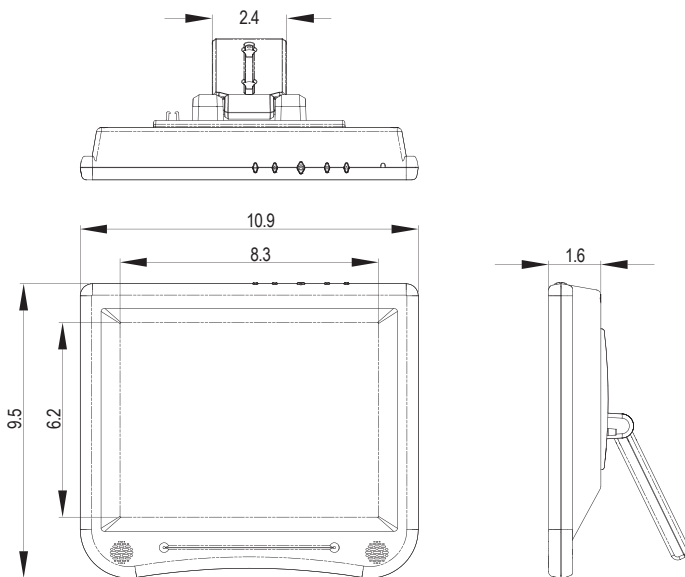

P10PS-JA-400G

Gvision's P10PS is a 10.4" screen display designed specifically for use in rugged and harsh point-of-sale (POS) environments where space is at a premium. The P10PS is an ideal solution for customer-facing applications where user input is required or when you need multi-media capabilities. The display can easily be mounted on a wall, base, or articulated arm using the included VESA mounting options.

DIMENSION

Unit: Inch

FEATURES

- 10.4-Inch Screen Size
- 800 x 600 Screen Resolution
- LED Backlight Unit
- Resistive Touch Technology (*Option*)
- Spill & Dust Resistant
- Video Signal: VGA
- Integrated Speakers
- Design to Operate 24 / 7 / 365
- 3-Year Warranty

SPECIFICATIONS

DISPLAY	P10PS-JA-400G
Screen Size	10.4 In
Resolution	800 x 600
Backlight	LED
Aspect Ratio	4 : 3
Viewing Angle	160° / 150°
Brightness	230cd/m ²
Contrast Ratio	500 : 1
Color Depth	262K
Response Time	15ms
Display Area (H x V)	211.2 x 158.4 mm
INTERFACE	
VGA (15 Pin D-Sub)	1
Audio	1
USB Type-A	0
TOUCH TECHNOLOGY	
Technology	N/A
Type	N/A
Support OS	N/A
AUDIO	
Speaker	1W / Per Channel Driver
CABINET	
Material	Plastic
Color	Black
POWER	
Consumption	< 36W
Electrical Ratings	DC 12V/3A (AC 100V ~ 240V, 50/60Hz)
TEMPERATURE	
Operating	32° F ~ 104° F (0° C ~ 40° C)
Storage	-4° F ~ 140° F (-20° C ~ 60° C)
Humidity	20% ~ 80%
DIMENSIONS (WxHxD)	
Inch (in)	10.9 x 9.5 x 1.6
Millimeter (mm)	278 x 242 x 43
WEIGHT	
Net Weight	3.6 lbs (1.64kg)
CERTIFICATION	
Certified	CE / FCC / UL / cUL
VESA™	
Mount Size (mm)	75 x 75