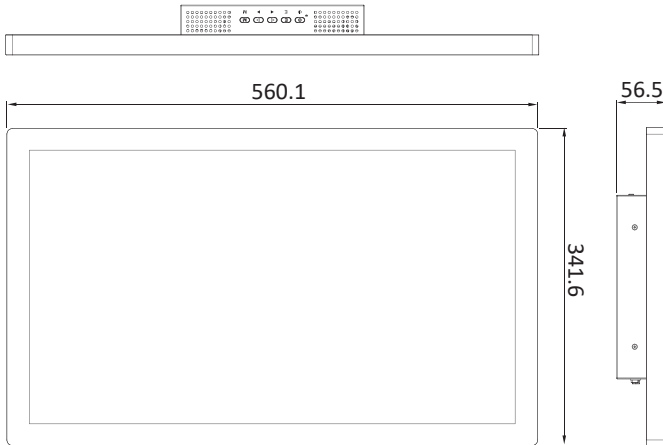

24" Open Frame PCAP Touchscreen Monitor

FEATURES

- 24-Inch Screen Size / WUXGA 1920 x 1080 FHD Resolution
- Interface: HDMI / DVI / VGA / USBType-B
- 10-Point Projected Capacitive PCAP Touch Technology
- Zero Pressure Touch Activation
- LED Backlight Unit
- 24 / 7 / 365 Design to Operate
- 300 nits Brightness
- 3-Year Warranty

DIMENSIONS

UNIT:MM

O24AD-OV-45P0

SPECIFICATIONS	
Size	24 In
Resolution	1920 x 1080
Aspect Ratio	16 : 9
Response Time	12ms
Viewing Angle	178° / 178°
Brightness	300cd/m ²
Contrast Ratio	3000 : 1
Color	16.7M
Backlight	LED
Interface	HDMI x1, DVI x1, VGA x1, USB Type-B x1
Speaker	Option
Touch Type	Projected Capacitive (PCAP)
Touch Point	10-Point
Touch Interface	USB Type-B
Support OS	Windows / Linux
Cabinet Material	Metal
Cabinet Color	Black
Power Consumption	< 37W
Electrical Rating	DC12V / 5A (AC 100V ~ 240V, 50/60Hz)
Operating Temp.	-14° F ~ 122° F (-10° C ~ 50° C)
Storage Temp.	-4° F ~ 140° F (-20° C ~ 60° C)
Humidity	10 ~ 85%
Dimensions (In/mm)	22.0 x 13.4 x 2.2 / 560.1 x 341.6 x 56.5
Net Weight	13.8 lbs (6.3 kg)
Certification	CE / FCC
VESA™	100 x 100