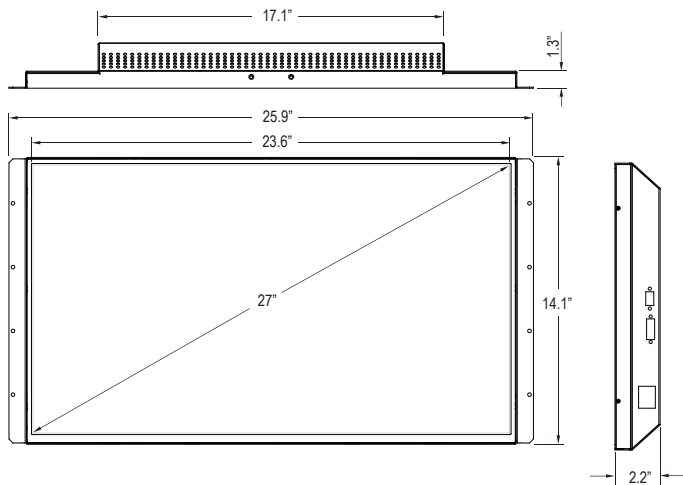

**27" WIDE FULL HD KIOSK Open Frame**

**FEATURES**

- 27-Inch Screen Size
- 920 x 1080 Full HD Resolution
- Video signal: VGA / DVI
- IP54 on the Front (Optional)
- 178° / 178° Wide Viewing Angle
- LED Backlight Unit
- 16 : 9 Aspect Ratio

**SPECIFICATIONS**

DISPLAY	K27BD-FV-0000
Screen Size	27 In
Resolution	1920 x 1080
Backlight	LED
Aspect Ratio	16 : 9
Viewing Angle	178° / 178°
Response Time	12ms
Brightness	300cd/m <sup>2</sup>
Contrast Ratio	3000 : 1
Color Depth	16.7 M
Display Area (mm)	597.6 x 336.2mm
INTERFACE	
DVI	1
VGA (15 Pin D-Sub)	1
TOUCH TECHNOLOGY	
Glass	N/A
P-Cap Type	N/A
AUDIO	
Speakers	Option
CABINET	
Material	Metal
POWER	
Electrical Ratings	12VDC +/- 5%
	Adapter Input AC 100V ~ 240V, 50/60Hz
TEMPERATURE	
Operating	32° F ~ 104° F (0° C ~ 40° C)
Storage	-4° F ~ 140° F (0° C ~ 40° C)
HUMIDITY	
Operating	20% ~ 80%
Storage	10% ~ 90%
DIMENSIONS (WxHxD)	
Inch (in)	25.9 x 14.2 x 2.2
Millimeter (mm)	658 x 359.9 x 56.7
WEIGHT	
Net Weight	13.2 lbs (6kg)
VESA™	
Mount Size (mm)	100 x 100