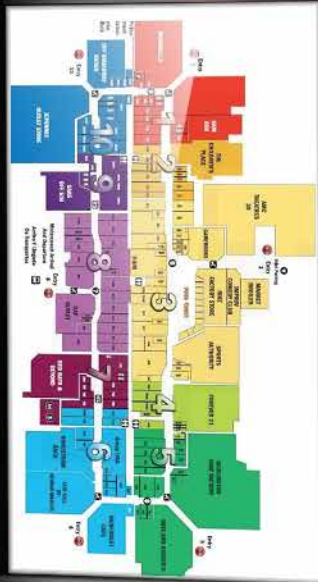

# SHOPPING MALL MAP

**GVISION**

27 Inch Wide / KIOSK Open Frame

# K27BD-FV-0000 OPEN FRAME

GVISION's K27BD is a 27" Kiosk solution that can be integrated into a wide variety of applications. The K27BD provides a truly customizable solution which allows for easy integration of anti-dust/anti-spill proof IP54 glass. The metal chassis with brackets makes this monitor easy to mount into any enclosure: point of information, interactive maps, self-service, self-check-in or ATMs. Touch technology can be customized for your projects.

**27" WIDE FULL HD KIOSK Open Frame**

**FEATURES**

- 27-Inch Screen Size
- 920 x 1080 Full HD Resolution
- Video signal: VGA / DVI
- IP54 on the Front (Optional)
- 178° / 178° Wide Viewing Angle
- LED Backlight Unit
- 16 : 9 Aspect Ratio

**SPECIFICATIONS**

DISPLAY	K27BD-FV-0000
Screen Size	27 In
Resolution	1920 x 1080
Backlight	LED
Aspect Ratio	16 : 9
Viewing Angle	178° / 178°
Response Time	12ms
Brightness	300cd/m <sup>2</sup>
Contrast Ratio	3000 : 1
Color Depth	16.7 M
Display Area (mm)	597.6 x 336.2mm
INTERFACE	
DVI	1
VGA (15 Pin D-Sub)	1
TOUCH TECHNOLOGY	
Glass	N/A
P-Cap Type	N/A
AUDIO	
Speakers	Option
CABINET	
Material	Metal
POWER	
Electrical Ratings	12VDC +/- 5%
	Adapter Input AC 100V ~ 240V, 50/60Hz
TEMPERATURE	
Operating	32° F ~ 104° F (0° C ~ 40° C)
Storage	-4° F ~ 140° F (0° C ~ 40° C)
HUMIDITY	
Operating	20% ~ 80%
Storage	10% ~ 90%
DIMENSIONS (WxHxD)	
Inch (in)	25.9 x 14.2 x 2.2
Millimeter (mm)	658 x 359.9 x 56.7
WEIGHT	
Net Weight	13.2 lbs (6kg)
VESA™	
Mount Size (mm)	100 x 100