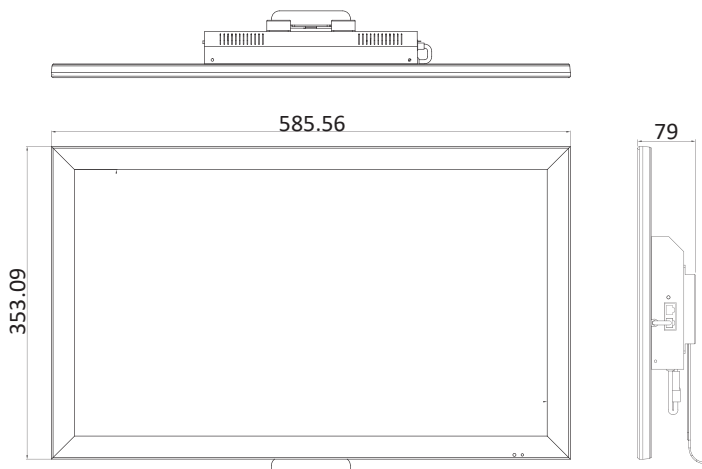

24" IP Monitor PoE Power and Data

FEATURES

- 24-Inch Screen Size / 1920 x 1080 FHD Resolution
- Support Max. 5MP IP Camera / Embedded Linux
- Support PoE Power and Data
- Interface: HDMI/ DVI/ VGA/ RJ45/ Audio/ USB2.0 Ports
- Onvif Profile S Compliant, Real-Time Streaming Protocol
- H.264 / H.265 Compression Format
- Metal Chassis
- TAA Compliance / 3-Year Warranty

IP24BD-OK-400T

SPECIFICATIONS	
Size	24 In
Resolution	1920 x 1080
Display Area (mm)	527.04 (H) x 294.16 (V)
Aspect Ratio	16 : 9
Response Time	5ms
Viewing Angle	178° / 178°
Brightness	250cd/m ²
Contrast Ratio	3000 : 1
Color	16.7 M
Backlight	LED
Interface	RJ45 x1, HDMI x1, DVI x1, VGA x1, USB2.0 x2, Audio In (RCA) x2, Earphone Out x1
Speaker	2x built-in speaker (2 Watt)
Support Split Viewing	1/2/4/6/8/9/10/16CH
IP Video Support	16x (2592x1944)/ 8x (2592x1944)/ 4x (2592x1944)
Support Decode	H.264/H.265
Onvif	Yes / Onvif Profile S
Cabinet Material	Metal Housing
Cabinet Color	Black
POE Input DC range	36VDC to 57VDC (Complies with IEEE802.3at IEEE802.3at/4-Pairs)
Power Consumption	Approx. 27W
POE Power Required	IEEE 802.3bt Type 3 (POE++ 60W)
Electrical Rating	12V DC/5A (AC 100V~240V, 50/60Hz)
Operating Temp.	32° F ~ 122° F (0° C ~ 50° C)
Storage Temp.	-4° F ~ 140° F (-20° C ~ 60° C)
Humidity	10% ~ 80%
Dimensions (In/mm)	22.67 x 13.69 x 2.53 / 585.56 x 353.09 x 79
Net Weight	12.56 Lbs (5.7 Kg)
Certification	CE / FCC
VESA™	100 x 100
Accessories	USB Mouse x1

**Specifications may change without any notice

DIMENSIONS

UNIT:MM

30398 Esperanza,
Rancho Santa Margarita, CA 92688

888-651-9688 / 949-586-3338

sales@gvision-usa.com
https://www.gvision-usa.com