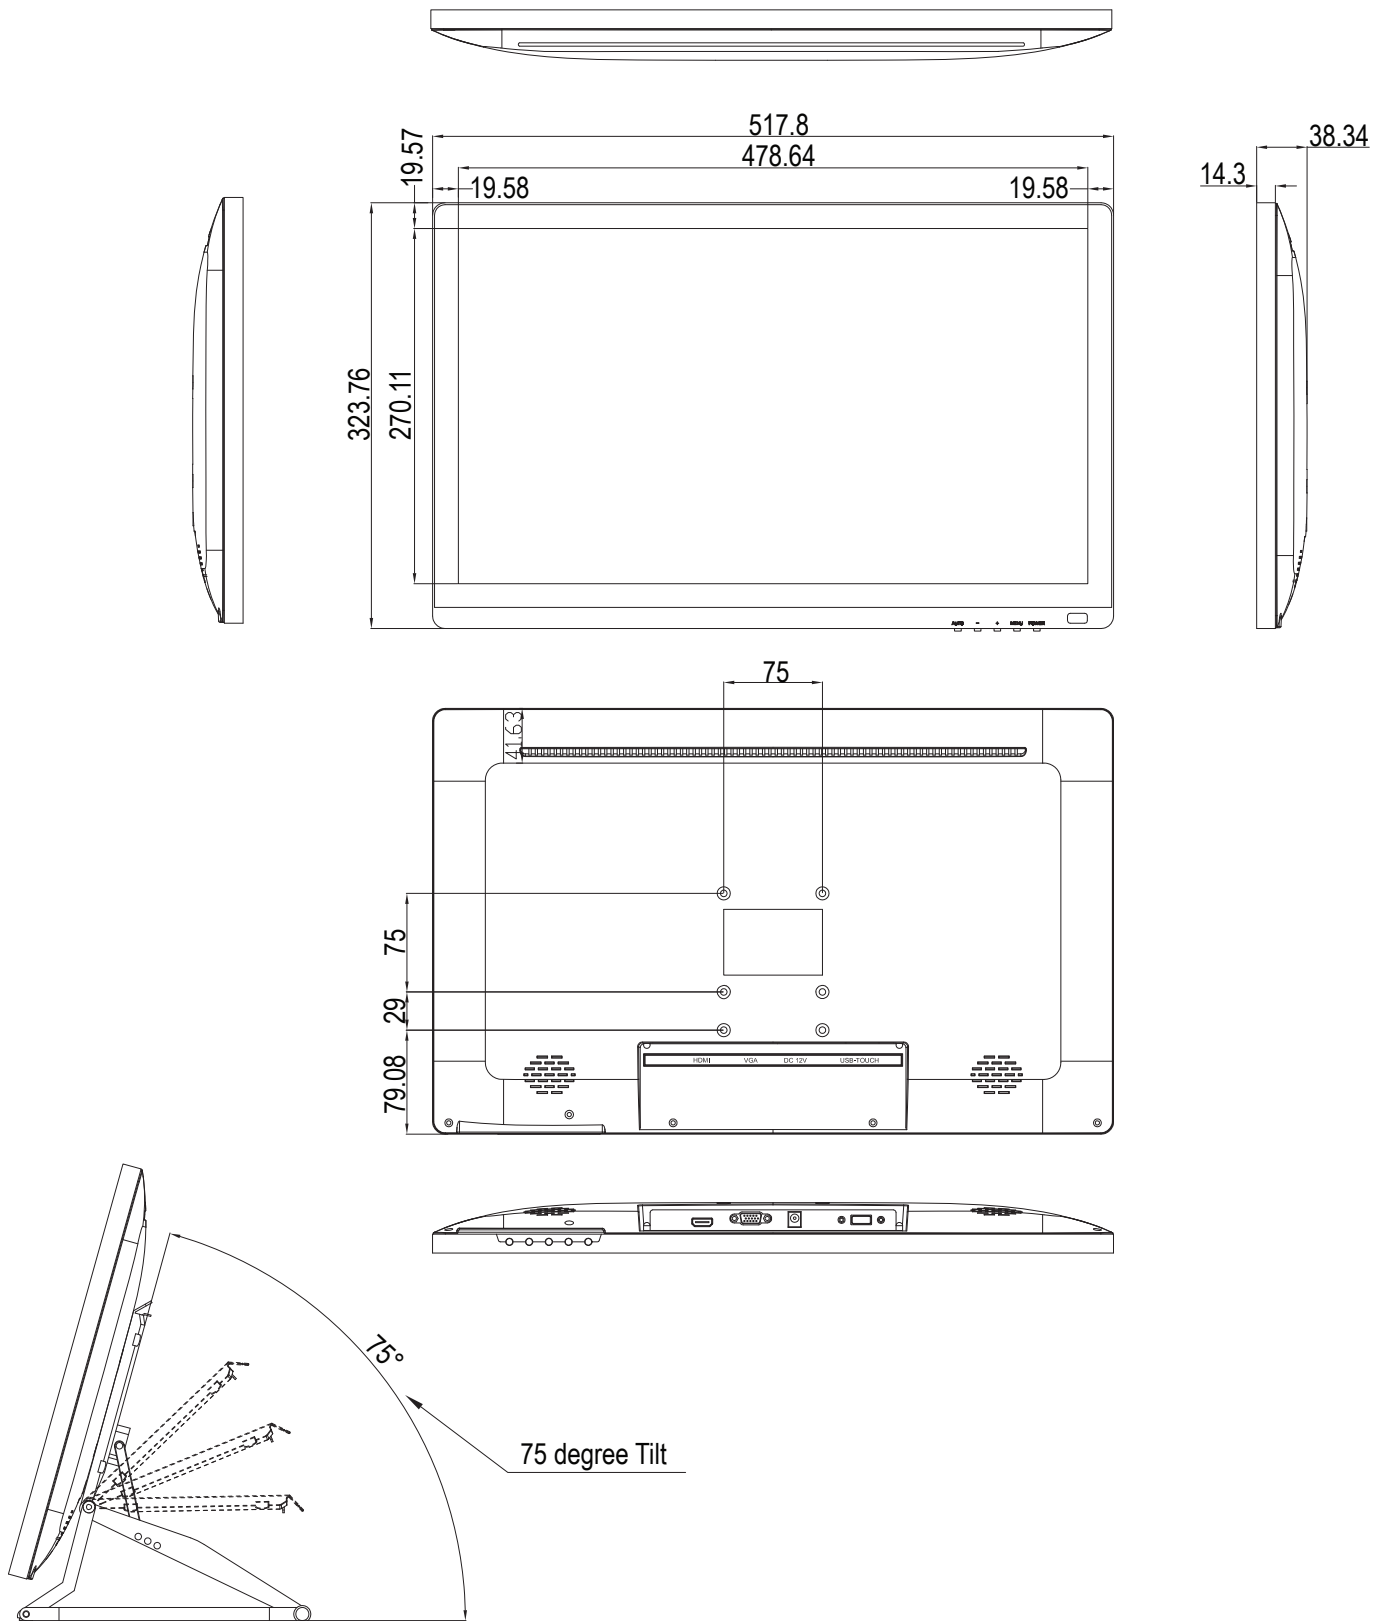

1920 x 1080  
Full HD

21.5"  
Screen Size

250 nits  
Brightness

HDMI Digital  
Input

VGA Analog  
Input

10-Point  
PCAP Touch

178° / 178°  
Viewing Angle

LED  
Backlight  
Unit

# D22ZD-A2-45P0 DIMENSION

\*Image Shown without DeskTop Stand

Unit: mm

# D22ZD-A2-45P0 SPECIFICATION

DISPLAY	
Model	D22ZD-A2-45P0
Display Size	21.5" Diagonal
Active Area	476.064 (H) x 267.786 (V)
Native Resolution	1920 x RGB x 1080 @60Hz
Pixel Pitch	0.24795 (H) x 0.24795 (V)
Color	16.7M
Brightness	250 cd/m <sup>2</sup>
Contrast Ratio	1000 : 1
Response Time	14ms
Viewing Angle	R/L: 89/89° (typ.), U/D: 89/89° (typ.)
Input Interface	VGA x1 / HDMI x1 / USB-A x1 / DC Power Jack x1
TOUCH TECHNOLOGY	
Type	Projected Capacitive (PCAP)
Point	10-Point
Connector Cable	2m
Surface Hardness	>7H
Light Transmission	>87%
Chattering Time	<8ms
Interface	USB-A
OTHER	
Speaker	2W x 2
Power Input	DC12V@5A
Saving Mode	< 1W
Temperature	Operating: 0° ~50°C
	Storage: -10° ~60°C
Humidity	Operating: 20% ~90%
	Storage: 10% ~90%
Weight	Net: 4.06 kg / Gross: 5.0 kg
Dimension (WxHxD)	Physical: 517.80 x 323.76 x 38.34mm
	Packing: 600 x 410 x 155mm
Mounting Type	DeskTop or Wall, 75 x 75 VESA™
Accessories	1.5m Power Cable, HDMI Cable, Power Adapter, Stand