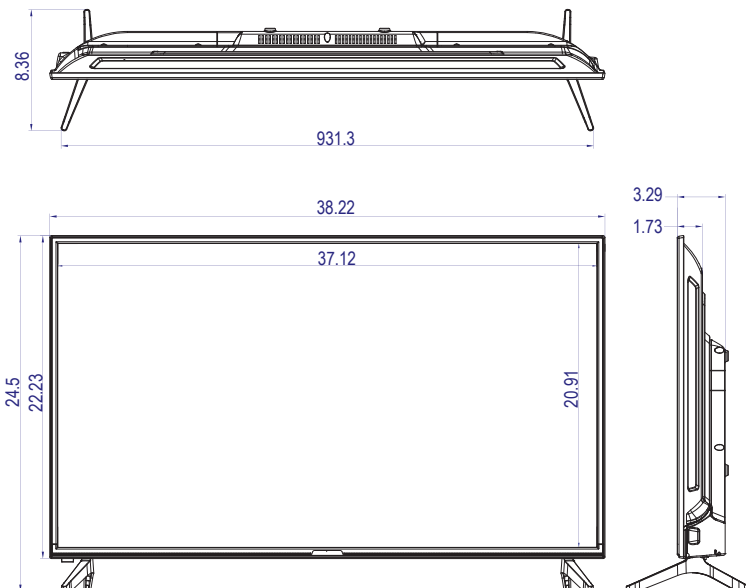

C43BI-AC-4000

Gvision's 43" 4K UHD CCTV security monitors are designed for 24 / 7 / 365 operation. It supports 3 HDMI and 1 DisplayPort. C43BI security CCTV monitor is featured Quad Video Splitter, Anti-Pixel burns technology, display superior quality of the picture, and flick-free screen.

DIMENSION

Unit: Inch

FEATURES

- 43-Inch Screen Size / 3840 x 2160 4K UHD Resolution
- Video Inputs: HDMI / DisplayPort (DP)
- 5W x 2 Built-In Audio
- Built-In **Quad Video Splitter** to Split the Screen into 4, PIP/PBP, Auto Wake-Up, Anti-Burn Technology
- 300cd/m² High Brightness
- 178° / 178° Viewing Angle, **IPS** Display
- 24/7 Operation Commercial CCTV Monitor
- 3-Year Warranty

SPECIFICATIONS

DISPLAY	C43BI-AC-4000
Screen Size	43 In
Resolution	3840 x 2160
Backlight	LED
Aspect Ratio	16 : 9
Viewing Angle	178° / 178° IPS
Response Time	5ms (G2G)
Brightness	300cd/m ²
Contrast Ratio	1000:1
Color Depth	1.07 Billion Colours
INTERFACE	
HDMI 1.4 In	2
HDMI 2.0 In	1
DisplayPort 1.2 (DP) In	1
Audio Out	1
AUDIO	
Speaker	5W x 2
FEATURES	
Quad Video Splitter	Yes
PIP/PBP	Yes
Anti Picture Burn-in	Yes
Auto Wake Up	Yes
Remote Controller	Yes
Plug & Play	Yes
CABINET	
Color	Black
POWER	
Consumption	< 110W
Electrical Ratings	AC 100V ~ 240V, 50/60Hz
TEMPERATURE	
Storage	-22° F ~ 158° F (-30° C ~ 70° C)
Operating	-4° F ~ 122° F (-20° C ~ 50° C)
DIMENSIONS (WxHxD)	
Inch w/ Stand (in)	38.22 x 24.5 x 8.36
Millimeter w/ Stand (mm)	970.8 x 622.3 x 212.4
WEIGHT	
Net Weight	15.4 lbs (7.0 Kg)
VESA™	
Mount Size (mm)	200 x 200
ACCESSORY	
Accessories	Signal Cable / Remote Contol / Power Cable / User's manual