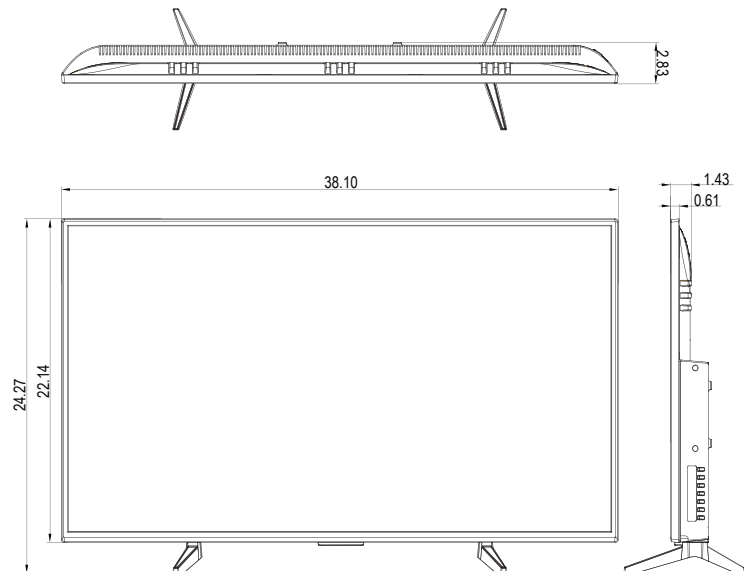

### DIMENSION

Unit: Inch

### FEATURES

- 43-Inch Screen Size
- 1920 x 1080 FHD Resolution
- **BNC CVBS Looping**
- Video Inputs: **HDMI / VGA / BNC CVBS In / Out**
- **3D Comb Filter / Noise Reduction / Anti Pixel Burn**
- LED Backlight Unit
- **24/7 Operation Commercial CCTV Monitor**
- **3-Year Warranty**

### SPECIFICATIONS

**1080P**  
FULL HD

DISPLAY	C43BD-A6-4000
Screen Size	43In
Resolution	1920 x 1080
Backlight	LED
Aspect Ratio	16 : 9
Viewing Angle	178° / 178°
Response Time	5ms (G2G)
Brightness	260cd/m <sup>2</sup>
Contrast Ratio	1000:1
Color Depth	16.7M
INTERFACE	
CVBS BNC In	1
CVBS BNC Out	1
HDMI In	1
VGA In	1
AUDIO	
Speaker	5W x 2
FEATURES	
Filter	3D combo
Noise Reduction	Yes
Anti Picture Burn-in	Yes
Remote Control	Yes
CABINET	
Color	Black
POWER	
Consumption	< 60W
Electrical Ratings	AC 100V ~ 240V, 50/60Hz
TEMPERATURE	
Operating	-4° F ~ 122° F (-20° C ~ 50° C)
Storage	-22° F ~ 158° F (-30° C ~ 70° C)
DIMENSIONS (WxHxD)	
Inch w/o Stand (in)	38.10 x 22.14 x 2.83
Millimeter w/o Stand (mm)	967.9 x 562.6 x 71.9
WEIGHT	
Net Weight	19.62 lbs (8.9 Kg)
VESA™	
Mount Size (mm)	100 x 200
ACCESSORY	
Accessories	Remote control, signal cable, user's manual, Power adaptor