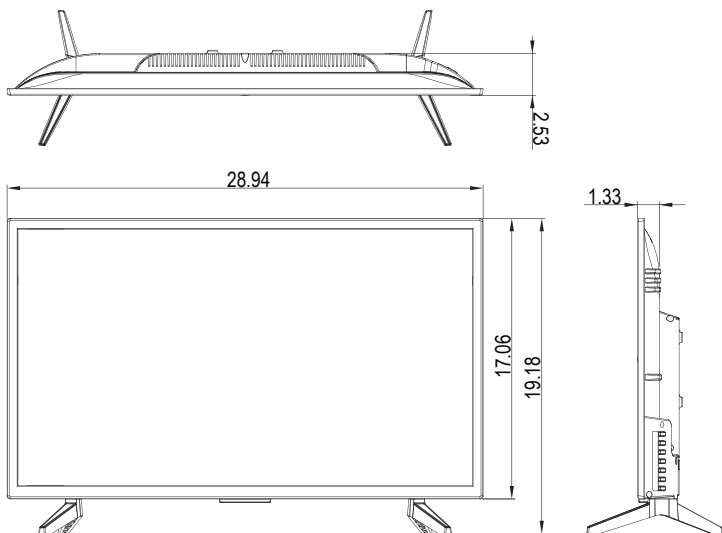

DIMENSION

Unit: Inch

FEATURES

- 32-Inch Screen Size
- 1920 x 1080 FHD Resolution
- BNC CVBS **Looping** Inputs
- Video Inputs: HDMI / VGA / BNC CVBS In / Out
- 3D Comb Filter / Noise Reduction / Anti Pixel Burn
- LED Backlight Unit
- 24/7 Operation Commercial CCTV Monitor
- 3-Year Warranty

SPECIFICATIONS

1080P
FULL HD

DISPLAY	C32BD-A6-4000
Screen Size	32 In
Resolution	1920 x 1080
Active Area (mm)	701.7 x 396.3
Backlight	LED
Aspect Ratio	16 : 9
Viewing Angle	178° / 178°
Response Time	5ms (G2G)
Brightness	260cd/m ²
Contrast Ratio	1000:1
Color Depth	16.7M
INTERFACE	
CVBS BNC In	1
CVBS BNC Out	1
HDMI In	1
VGA In	1
AUDIO	
Speaker	5W x 2
FEATURES	
Filter	3D combo filter
Noise Reduction	Yes
Anti Picture Burn-in	Yes
Remote Control	Yes
CABINET	
Color	Black
POWER	
Consumption	< 45W
Electrical Ratings	AC 100V ~ 240V, 50/60Hz
TEMPERATURE	
Operating	-4° F ~ 122° F (-20° C ~ 50° C)
Storage	-22° F ~ 158° F (-30° C ~ 70° C)
DIMENSIONS (WxHxD)	
Inch w/o Stand (in)	28.94 x 17.06 x 2.53
Millimeter w/o Stand (mm)	735.1 x 433.5 x 64.3
WEIGHT	
Net Weight	8.70 lbs (3.95 Kg)
VESA™	
Mount Size (mm)	100 x 100
ACCESSORY	
Accessories	Remote control, signal cable, user's manual, Power adaptor