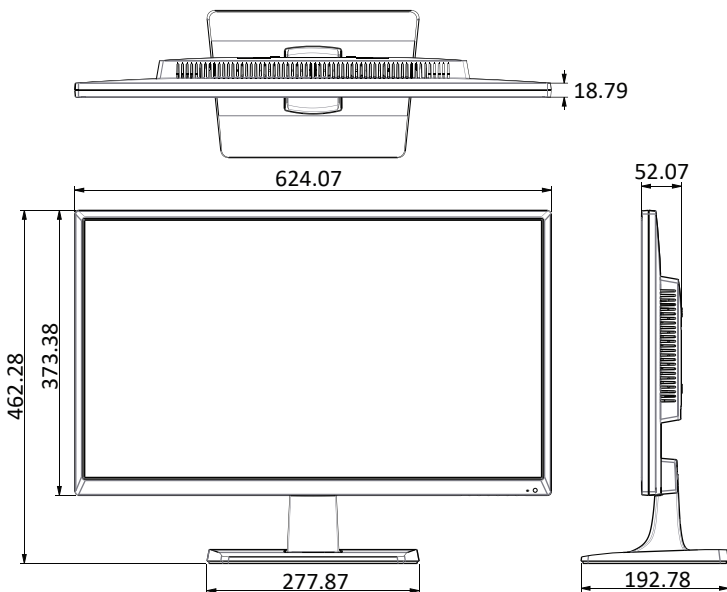

DIMENSIONS

UNIT:MM

30398 Esperanza,
Rancho Santa Margarita, CA 92688

888-651-9688 / 949-586-3338

sales@gvision-usa.com
https://www.gvision-usa.com