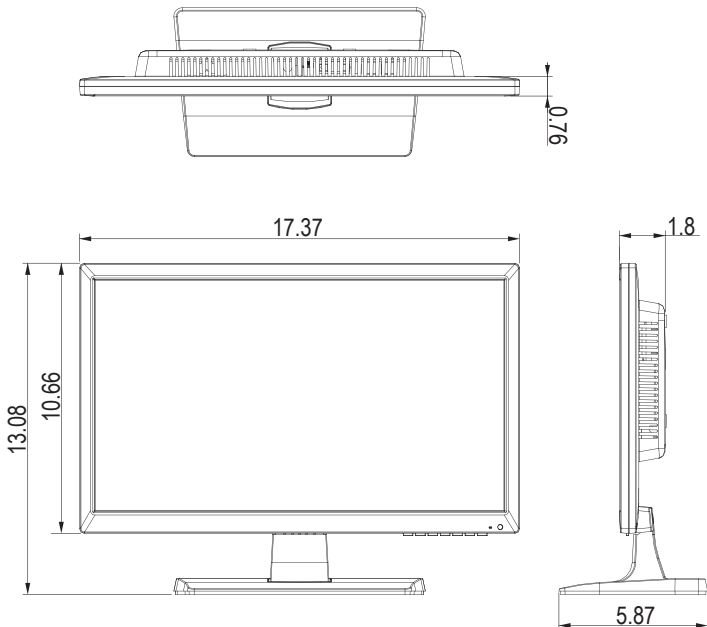

### DIMENSION

Unit: Inch

### FEATURES

- 18.5-Inch Screen Size
- 1366 x 768 HD Resolution
- I/O Ports: HDMI / VGA / BNC CVBS In&Out / Audio In
- 3D Comb Filter / Noise Reduction / Anti Pixel Burn
- BNC CVBS **Looping** Inputs
- LED Backlight Unit
- 24/7 Operation Commercial CCTV Monitor
- 3-Year Warranty

### SPECIFICATIONS

DISPLAY	C19BD-A6-4000
Screen Size	18.5 In
Resolution	1366 x 768
Backlight	LED
Aspect Ratio	16 : 9
Viewing Angle	178° / 178°
Response Time	14ms (G2G)
Brightness	250cd/m <sup>2</sup>
Contrast Ratio	1000:1
Color Depth	16.7M
INTERFACE	
CVBS BNC In / Out	1 / 1
HDMI In	1
VGA In	1
Audio In	1
AUDIO	
Speaker	3W x 2
FEATURES	
Filter	3D combo filter
Noise Reduction	Yes
Anti Picture Burn-in	Yes
Remote Control	Yes
CABINET	
Color	Black
POWER	
Consumption	< 21W
Electrical Ratings	12V DC / 3A (AC 100V ~ 240V, 50/60Hz)
TEMPERATURE	
Storage	-22° F ~ 158° F (-30° C ~ 70° C)
Operating	-4° F ~ 122° F (-20° C ~ 50° C)
DIMENSIONS (WxHxD)	
Inch w/ Stand (in)	17.37 x 13.08 x 5.87
Millimeter w/ Stand (mm)	441.4 x 332.3 x 149.1
WEIGHT	
Net Weight	7.05 lbs (3.2 Kg)
VESA™	
Mount Size (mm)	100 x 100
ACCESSORY	
Accessories	Remote control, signal cable, user's manual, Power adaptor