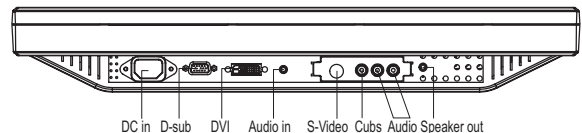

21.3" 2 Mega-pixels Color TFT LCD Medical Application

Where Versatility Meets Flexibility

MA21AU

Configuration		MA21AU
LCD Display		21.3" TFT active matrix panel in-Plane Switching(IPS)
Pixel Pitch		0.270(H) x 0.270 (V) mm
Max. Resolution		UXGA 1600 x 1200
Contrast Ratio		400:1 (Typical)
Brightness		250 Cd/m² (Typical)
Response Time (Tr+ Tf)		25 ms
Display Color		16,777,216 colors
Effective Display Area		432.0(H) x 324.0(V)
Viewing Angle (CR ≥ 10)		170 (H) x 170 (V)
Backlight		6 CCFLs
Lamp Life		50,000 hrs (min.)
Input Signal		Analogue VGA Digital, Composite Video
Signal connector	Analog	D-sub 15 pin (VGA)
	Digital	DVI-D
	Video-in	RCA , S-Video (Option)
Scan Frequency		56/60/70/72/75 Hz
Key Control		Power on/off with LED, Menu, Select, Adjustment (+, -)
Speakers Out (watts)(R/L)		2.5W / per channel driver
Operating Condition Temperature		5°C-35°C (41°F-95°F)
	Humidity	20%-80% (no condensation)
	Altitude	To 10,000 feet
Storage Condition	Temperature	-20°C-60°C (-4°F-140°F)
	Humidity	10%-90% (no condensation)
Internal Power		Input AC 100~240V, 50~60Hz;
Power Consumption		70 watts
Dimensions	Landscape	481.95 x 449.97-539.97 x209.98mm
	Portrait	377.95 x 539.97 x 209.99mm
Weight (Net)		17 Kg
Certification		CE, FCC, UL60601-1,TUV EN60601-1

* Specifications are subject to change without notice.

Features :